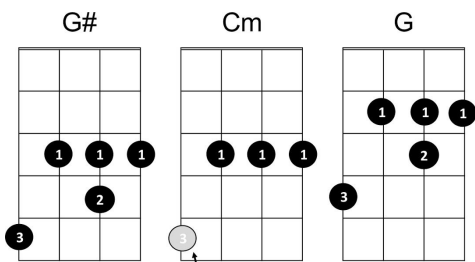

SAFETY PIN STUCK IN MY HEART (Patrick Fitzgerald)

(This note makes it a movable chord but isn't needed for this song)

G#/// Cm/// G/// Cm/// [X2]

G#///

Cm///

I don't love you for your graveyard eyes

G///

Cm///

I don't love you for your shaven thighs

G#///

Cm///

G///

Cm///

I just love you for that beat-beat-beat-beat-beating

G#///

Cm///

G///

Cm///

I've got a safety pin stuck in my heart for you, for you

I don't love you for your professed hate

I don't love you for your cards of fate

I just love you for that beat-beat-beat-beat-beating

I don't love you for your painted shoes

I don't love you for your friends you never choose

I just love you for that beat-beat-beat-beat-beating

I've got a safety pin stuck in my heart for you, for you **[4X]**

I don't love you for your many reasons