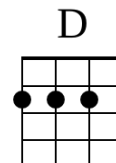

LONG DISTANCE LOVE (MANUFACTURED ROMANCE)

A/// E/// X 4

A/// A/// D/// E///

I saw your suitcase on the stairs

A/// A/// D/// E///

And your tickets to New York for a one way fare

A/// D/// E///

You packed your job in yesterday

Bb/// B/// F#m/// F#m///

Two floors below me, you didn't know me

F#m/// F#m/// A/// E///

But from a distance you were mine

A/// A/// D/// E///

You got in the cab outside

A/// A/// D/// E///

You hadn't slept much I could tell that you were tired

F#m/// F#m/// E/// E///

A/// A/// D/// E///
I found a letter on my bed
A/// A/// D/// E///
I knew who it was from before it was read
A/// A/// D/// E///
It was addressed to the girl upstairs
A/// A/// D/// E///
It said to the one who never ever seemed to care