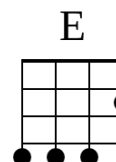

LONG DISTANCE LOVE (MANUFACTURED ROMANCE)

A/// E/// X 4

A/// A/// D/// E///

I saw your suitcase on the stairs

A/// A/// D/// E///

And your tickets to New York for a one way fare

A/// D/// E///

You packed your job in yesterday

Bb/// B/// F#m/// F#m///

Two floors below me, you didn't know me

F#m/// F#m/// A/// E///

But from a distance you were mine

A/// A/// D/// E///

You got in the cab outside

A/// A/// D/// E///

You hadn't slept much I could tell that you were tired

F#m/// F#m/// E/// E///

A/// A/// D/// E///
I found a letter on my bed
A/// A/// D/// E///
I knew who it was from before it was read
A/// A/// D/// E///
It was addressed to the girl upstairs
A/// A/// D/// E///
It said to the one who never ever seemed to care