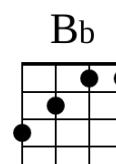

Bb/// Bb/// F#m/// F#m///

And I didn't even know your name

Bb/// Bb/// F#m/// F#m///

And I never asked so I guess on that count I'm to blame

Bb/// B/// F#m/// F#m///

Two floors below me, you didn't know me

F#m/// F#m/// A/// E///

But from a distance you were mine