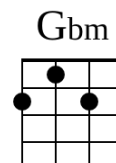

LONG DISTANCE LOVE (MANUFACTURED ROMANCE)

A/// E/// X 4

A/// A/// D/// E///

I saw your suitcase on the stairs

A/// A/// D/// E///

And your tickets to New York for a one way fare

A/// D/// E///

You packed your job in yesterday

Bb/// B/// F#m/// F#m///

Two floors below me, you didn't know me

F#m/// F#m/// A/// E///

But from a distance you were mine

A/// A/// D/// E///

You got in the cab outside

A/// A/// D/// E///

You hadn't slept much I could tell that you were tired

F#m/// F#m/// E/// E///

A/// A/// D/// E///
I found a letter on my bed
A/// A/// D/// E///
I knew who it was from before it was read
A/// A/// D/// E///
It was addressed to the girl upstairs
A/// A/// D/// E///
It said to the one who never ever seemed to care