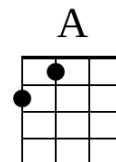

LONG DISTANCE LOVE (MANUFACTURED ROMANCE)

A/// E/// X 4

A/// A/// D/// E///

I saw your suitcase on the stairs

A/// A/// D/// E///

And your tickets to New York for a one way fare

A/// D/// E///

You packed your job in yesterday

Bb/// B/// F#m/// F#m///

Two floors below me, you didn't know me

F#m/// F#m/// A/// E///

But from a distance you were mine

A/// A/// D/// E///

You got in the cab outside

A/// A/// D/// E///

You hadn't slept much I could tell that you were tired

F#m/// F#m/// E/// E///

A/// A/// D/// E///
I found a letter on my bed
A/// A/// D/// E///
I knew who it was from before it was read
A/// A/// D/// E///
It was addressed to the girl upstairs
A/// A/// D/// E///
It said to the one who never ever seemed to care